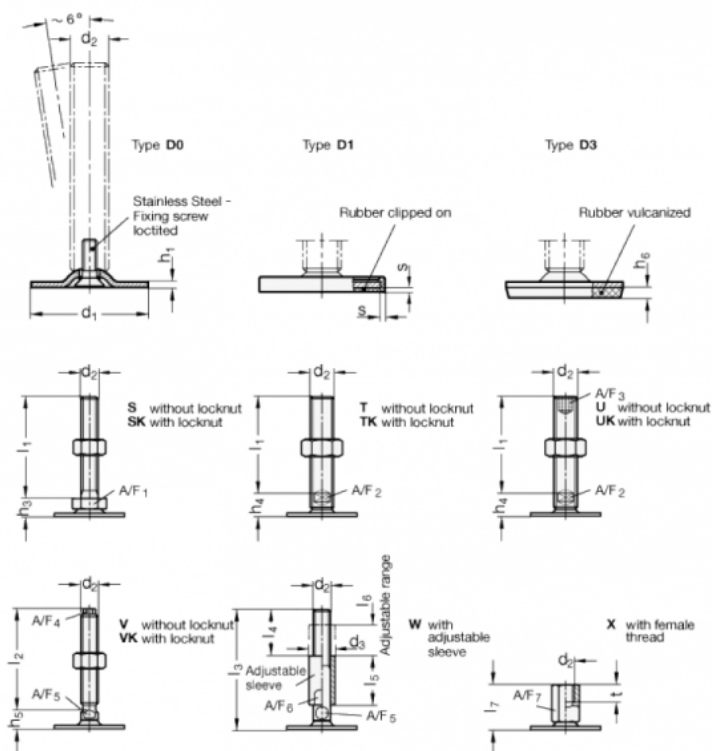

Article number: 204150M16125D3TK
 Description: E+G levelling foot
 GN 41-50-M16-125-D3-TK
 Note: TK With nut, Wrench flat at the bottom

Measures

- A/F2 = 12
- d1 = 50
- d2 = M16
- h1 = 2.5
- h4 = 17
- h6 = 4
- l1 = 125
- s =